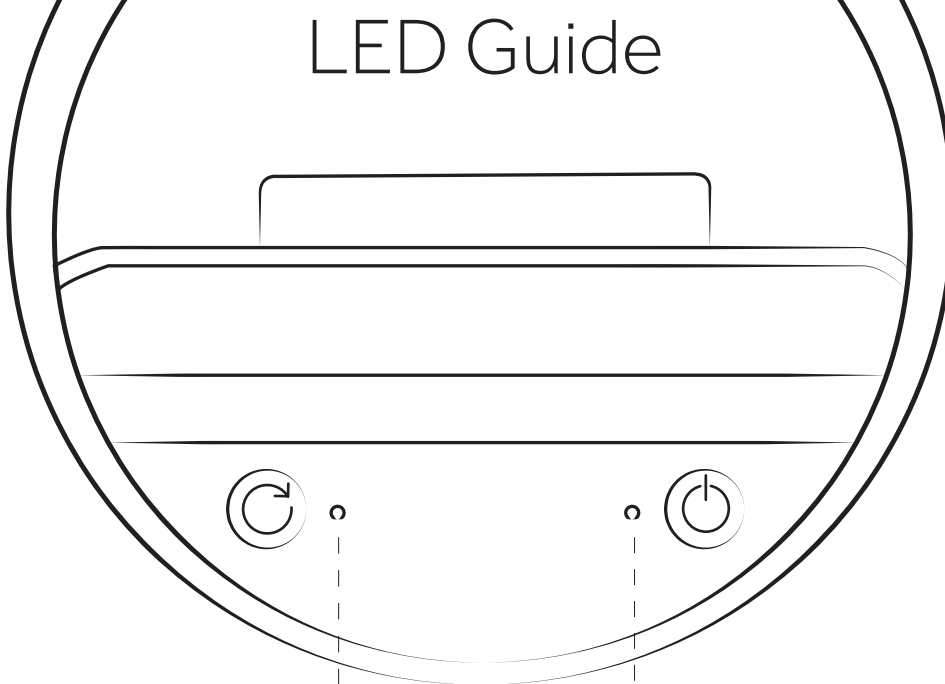

LED Guide

Solid Red - Bluetooth not connected
Flashing Red - Bluetooth ready to pair
Solid Green - Bluetooth connected

Solid Red - On, unconnected to Marker
Flashing Red - Low battery (both LEDs)
Solid Green - On, connected to Marker

Flashing Green - Base charging
Flashing Red - Marker charging
Solid Green - Marker charging

swivi™

Solid Red - On, unconnected to Base
Flashing Red - Low battery
Solid Green - On, Connected to Base

Solid Red - Recording