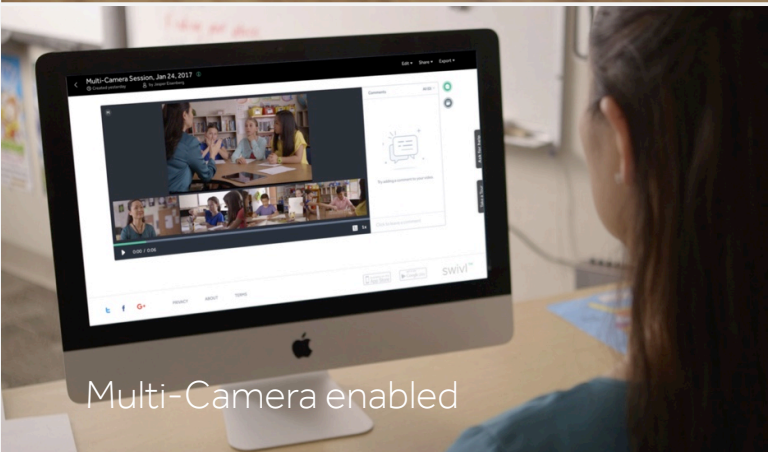

swivl™

C Series Robot

C Series Robot

Lift achievement through video coaching, presentation, and collaboration.

Bringing student engagement into focus

4x markers for capturing whole class audio

Optimized for Expand Lens

Multi-Camera enabled

Features

Software	App Requirements	Requires the free Swivl app on a compatible iOS or Android device.
	Swivl Cloud	Each new user automatically receives a free 30 day Pro+ trial.
System	Accessories In the box	Protective Case, USB Charger and Cable, 3x Adapter Grips, Micro USB to Lightning Cable, and Manual
	Weight	2.0lbs package. Base 1.1lbs. Marker 0.15lbs.
	Pan	360 degree continuous rotation, max 90 degree/sec
	Tilt	25 degree range, max 10 degree/sec
	Tracking	2-30 foot range of operation line of site
	Mobile compatibility	Apple (with Lightning Port and iOS 9.0+) and Android* (with OS 6.0+)
Marker	Size	85mm x 30mm
	Remote controls	Record, Action, Right, Left, Up, Down.
	Audio	Professional quality DECT multi-channel solution
	Battery	Re-chargeable Lithium Polymer with estimated 6 hour run time
Base	Size	125mm x 65mm
	Audio	USB Lightning digital
	Device Mounting	Accepts any mobile device or device with case under 12mm thick. See Swivl Expand Lens for iPads (SW7010) & Mount Anything Kit (SW5200)
	Battery	Re-chargeable Lithium with estimated 6 hour run time
	I/O	Charging port, micro USB port (for Audio)
	AC Adapter	90-240V, US, EU, AU, UK plugs.